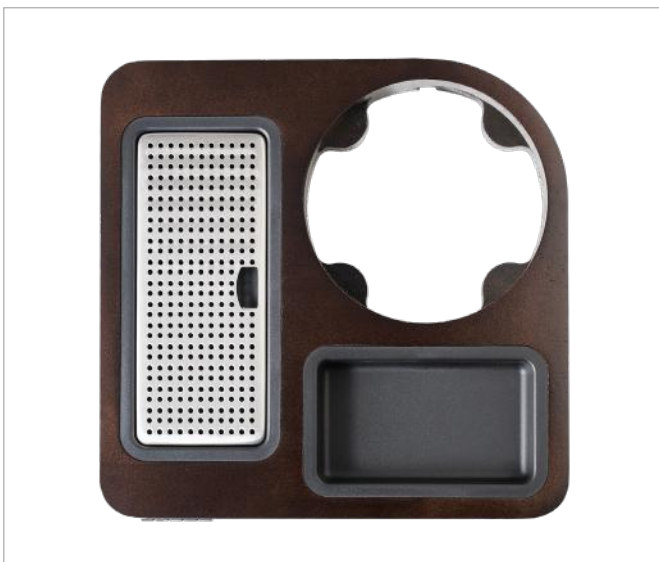

CANTERBURY

Compact Welcome Tray

CORBY

INTEGRATED DRIP TRAY
Easy cleaning

ANTI-THEFT

INTEGRATED KETTLE DESIGN

BUILT-IN SACHET HOLDER
Convenient storage

RUBBER FEET
Anti-scratch

- Accommodates Canterbury kettles
- Space saving design
- Solid wood construction
- ABS Sachet holder: L105 x W60 x D20mm

Specification

Dark Wood
0.60kg

226mm
8.89in

30mm
1.18in

230mm
9.05in

CANTERBURY

Compact Welcome Tray

CORBY

ABOUT THIS PRODUCT

Enhance your guest room drinks experience with the Canterbury Compact Welcome Tray in dark wood. Designed to perfectly accommodate all Corby Canterbury kettles, this sleek tray features a built-in sachet holder and an integrated drip tray for added convenience. Its space-saving, modern design not only complements any room but also incorporates anti-theft measures for peace of mind. Equipped with anti-slip rubber feet, the tray ensures stability and safety, making it the ideal solution for any hotel room.